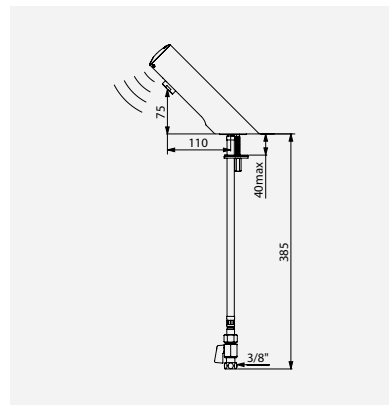

TEMPOMATIC 4 battery-operated electronic tap
Ref. DELABIE: 44000615

DELABIE, manufacturer's expertise

DELABIE, a 100% family-owned French company, founded in 1928, is the European market leader in water controls and sanitary equipment for public and commercial places. The company offers five product ranges specifically for this market: Commercial water controls, Hospital water controls, Accessibility and Hygienic accessories, Stainless steel sanitary ware and Specialist water controls.

Over 2,000 DELABIE manufactured items, including international references, are exported from its factory in France to more than 90 countries.

The company has 9 subsidiaries worldwide: Germany, Austria, Benelux, United Kingdom, Spain, Portugal, Poland, United Arab Emirates (Dubai) and China (Hong-Kong).

Find DELABIE on these social networks

CONTACTS

PR
Carole ARMSTRONG
Tel. (01491) 821820
carole.armstrong@delabie.co.uk

ADVERTISING
Ulysses IVERSON
Tel. +33 (0)3 64 50 91 10
ulysses.iverson@delabie.co.uk