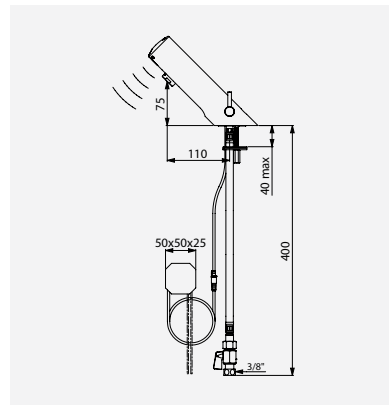

TEMPOMATIC 4 electronic mixer with mains supply
Ref. DELABIE: 49000015