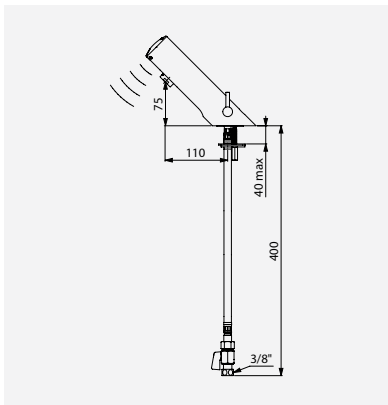

TEMPOMATIC 4 battery-operated electronic mixer
Ref. DELABIE: 49000615