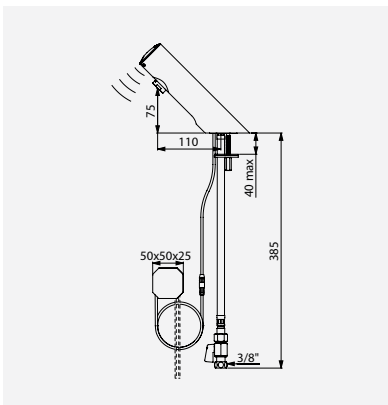

TEMPOMATIC 4 electronic tap with mains supply
Ref. DELABIE: 44000015