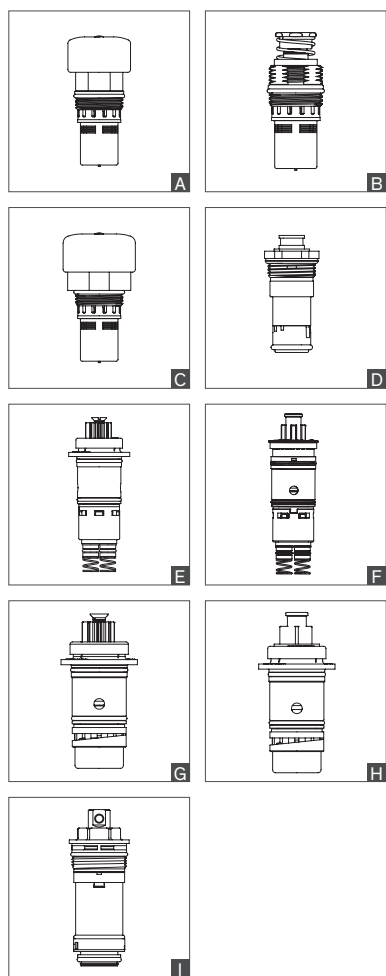

Spare parts

BASINS

Cartridges

	Time flow (sec.)	Maintenance kit	Complete cartridge	Type
For TEMPOSTOP				
744000, 745100, 745107, 745200, 745250, 745257, 745300, 746000, 746007, 746292	7	-	743006	£41.63 A
745440, 745450, 746410, 747121, 748126	7	-	743306	£41.63 B
737152, 737202	3	-	743324	£41.63 B
741943, 741945, 747122L, 702451	7	-	743306AB	£48.14 B
744001, 745101, 745301, 745351, 746001	7	-	743006AB	£48.14 A
748150	15	-	743011	£41.63 A
748151	15	-	743011AB	£48.14 A
For TEMPOSTOP 2 / TEMPOMIX 2				
700000, 700100, 702000	7	-	743910	£41.63 C
700000, 700100, 702000	15	-	743903	£41.63
700001, 700101, 702301, 702351	7	-	743910AB	£48.14 C
700001, 700101, 702301, 702351	15	-	743903AB	£48.14
700400, 700500, 702400	7	-	743306	£41.63 B
For TEMPOSOFT				
740000, 741000, 742000, 742100	7	-	743747	£45.37 D
For TEMPOSOFT 2				
740300, 740500, 741500, 741550, 742500, 742510	7	-	743747	£45.37 D
740300, 740500, 741500, 741550, 742500, 742510	15	-	743742	£45.37 D
For TEMPOMIX				
795000 and 795100 (old design)	7	753795	£59.32 743795	£96.14 E
795000 and 795100 (new design)	7	753795	£59.32 743791	£96.14 F
795926	7	753795	£59.32 743795	£96.14 E
795209	7	753796	£59.32 743798	£96.14 G
796000, 796838, 797000, 798152 (new design)	7	753796	£59.32 743796	£96.14 G
796000, 796838, 798152 (new design)	7	753796	£59.32 743786	£96.14 H
For TEMPOMIX 3				
794000, 794100, 794150, 794155, 794160, 794165, 794050, 794055, 794350, 794360, 794370, 794200, 794250	7	-	743894	£91.08 I
794000AB, 794100AB, 794150AB, 794160AB, 794155AB, 794165AB	7	-	743894AB	£91.08 -
For non-manual controls				
TEMPOGENOU 734100, 735100, 735000, 735400, 735447	7	-	743305	£49.02 B
MONOFOOT 736001, 736101, 736102	-	753736	£22.17	- -
MIXFOOT 739000, 739100, 739102	-	753739	£30.08	- -