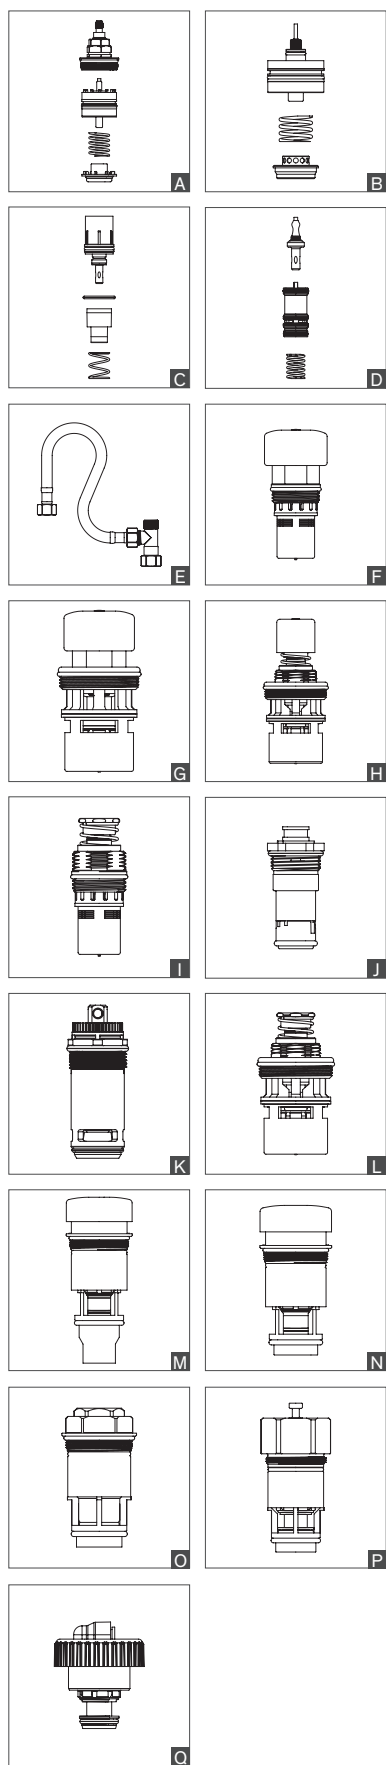

THERMOSTATIC MIXERS

	Repair kit		Type
For PREMIX SECURITY after June 2008			
731052, 731053	753750	£139.45	A
731054, 731055	753755	£175.69	B
For PREMIX COMFORT after June 2008			
731002, 731200, 731003, 731300	753730	£127.31	A
731004, 731400, 731005, 731500	753735	£175.69	B
For PREMIX COMPACT			
733015, 733016, 733020, 733021 (old design)	753733	£44.53	C
733015, 733020 (new design)	753734	£44.53	-
For PREMIX NANO			
732012, 732016, 732115, 732116, 732216	743732	£42.99	D
Connection kit 3/8" for 732216	732515	£47.00	E

URINALS

Cartridges

	Time flow (sec.)	Maintenance kit	Complete cartridge	Type	
For TEMPOSTOP					
777000, 778000	3	-	743004	£41.63	F
779000	7	-	743707	£69.23	G
779BOX	7	-	743645	£79.29	-
779128, 779427	7	-	743528	£69.23	H
777200, 777924, 538300, 538350, 538400, 538450	3	-	743324	£41.63	I
For TEMPOSOFT 2					
777130, 777140, 777800, 778800	3	-	743744	£50.35	J
For TEMPOFLUX					
778755, 778757, 778700	3	-	743778	£60.56	K
778755, 778757, 778700	7	-	743777	£59.09	K

Control plate

TEMPOFLUX recessed	778PIS	£72.70	-

WCs

Cartridges

	Time flow (sec.)	Maintenance kit	Complete cartridge	Type		
For TEMPOCHASSE						
760000, 760004, 760005, 760450	7	753779	£30.08	743779	£65.39	G
760150, 760220, 760605, 760627, 760700	7	753779	£30.08	743605	£65.39	L
760410	7	753779	£30.08	743705	£65.39	L
For TEMPOFLUX						
761000, 761001, 761002, 761003, 761004, 761025	7	753761	£38.25	743761	£65.39	M
761627, 761900, 761920	7	753761	£38.25	743762	£65.39	N
761150, 761200, 761700	7	753763	£38.25	743763	£58.78	O
For TEMPOFLUX 2						
762901, 762902, 576211, 578300, 578305	7	-	-	743622	£79.89	P
762150	7	-	-	743623	£78.45	-
576227, 578400, 578405	7	-	-	743677	£116.50	-
For TEMPOFLUX 3						
763000, 763030, 763040, 763041, 763256, 763266	7	-	-	743765	£40.57	Q

Control plates

TEMPOFLUX 3 recessed			
Satin stainless steel	763PIM	£121.07	-
Chrome-plated metal	763PMM	£215.41	-
Black glass	763PVM	£351.36	-