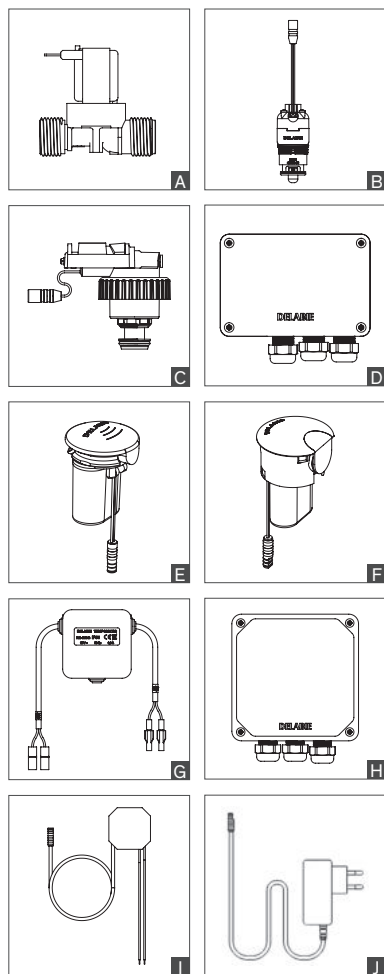

SOLENOID VALVES

For basins, showers, urinals and WCs			
12V MM$\frac{1}{2}$" for TEMPOMATIC basins, showers or urinals	495626	£55.34	A
12V MM$\frac{3}{8}$" for TEMPOMATIC 1 and 2, BINOPTIC	495612	£54.53	A
12V MM$\frac{3}{4}$" for siphon action urinals and TEMPOMATIC multi-urinals	429101	£73.82	A
12V MM1" for WCs and urinals except 463326	461035	£120.89	-
12V MM1" for WCs 463326	461034	£405.45	-
6V for TEMPOMATIC 3 basins	479749	£123.62	B
6V for TEMPOMATIC 4 basins	479748	£123.62	B
6V for TEMPOMATIC 4 basins (with adjustable flow rate)	479650	£123.62	-
6V for TEMPOMATIC 5	479666	£117.11	-
6V MM$\frac{3}{8}$" for TEMPOMATIC 1 and 2 and BINOPTIC (old design)	495606	£123.62	-
6V MM$\frac{1}{2}$" for TEMPOMATIC and SECURITHERM shower panels	479662	£123.62	-
6V for SPORTING 2	479661	£123.62	-
6V MM$\frac{1}{2}$" SECURITHERM recessed for showers	479452	£123.62	-
6V MM$\frac{1}{2}$" for recessed BINOPTIC and TEMPOMATIC 4 for urinals	430646	£87.78	-
6V for TEMPOMATIC 3 urinals	492647	£198.93	-
Electronic unit for TEMPOMATIC WC dual control	461032	£123.62	C
12V F1"-F1$\frac{1}{4}$" for WC with backflow prevention device and stopcock for TEMPOMATIC multifunction unit and TEMPOMATIC WC	463SRH	£234.91	-

SOLENOID VALVES WITH ELECTRONIC CONTROL UNITS

6V for BINOPTIC 2 mains	373900	£260.26	-
6V for BINOPTIC 2 Bluetooth® mains	373901	£325.33	-
6V for BINOPTIC 2 battery-operated	373906	£260.26	-

ELECTRONIC CONTROL UNITS

For basins, showers, urinals and WCs			
230/12V standard with "duty flush" option, with transformer for basins	495444BC	£227.03	D
6V with integrated batteries for TEMPOMATIC 3 basins	492446	£218.20	E
6V with integrated batteries TEMPOMATIC 4 basins	490446	£218.22	F
6V for TEMPOMATIC 4 basins, mains supply	490450	£218.22	F
230/12V multifunction with transformer for basins, showers, flush type 461...	495445BC	£335.11	D
6V battery-operated for basins	495446BC	£391.02	D
12V without transformer for multi-urinals with infrared barrier	487449	£340.14	G
12V without transformer for individual exposed or recessed urinals	428012	£447.01	G
12V without transformer for individual cross wall urinals	428112	£340.14	G
6V with integrated batteries for TEMPOMATIC 3 urinals	479446	£241.80	E
6V with integrated batteries for TEMPOMATIC 4 urinals	479436	£184.39	F
230/12V multifunction with transformer for dual flush type 463...	463000	£339.95	H

SUPPLY CABLES

For TEMPOMATIC 4 basin with mains supply			
6V recessed supply	490240	£107.53	I
6V plug supply	490241UK	£73.82	J
Extension	490230EXT	£23.48	-