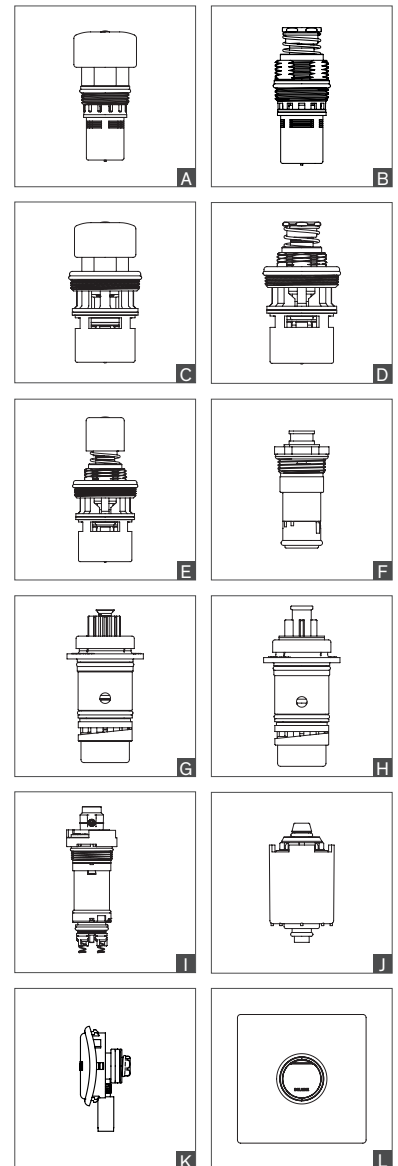

Control plate

For TEMPOMIX 3 recessed	794PLAQ	£104.59	L
-------------------------	----------------	----------------	---

Thermostatic cartridge

SECURITHERM shower panel			
792300, 792303, 792304, 792305, 792310, 792313, 792314, 792320, 792324, 792330, 792334, 792340, 792344, 792350, 792354, 792370, 792380, 792390, 792400, 792403, 792404, 792410, 792413, 792414, 792504, 792514	743792	£140.62	-