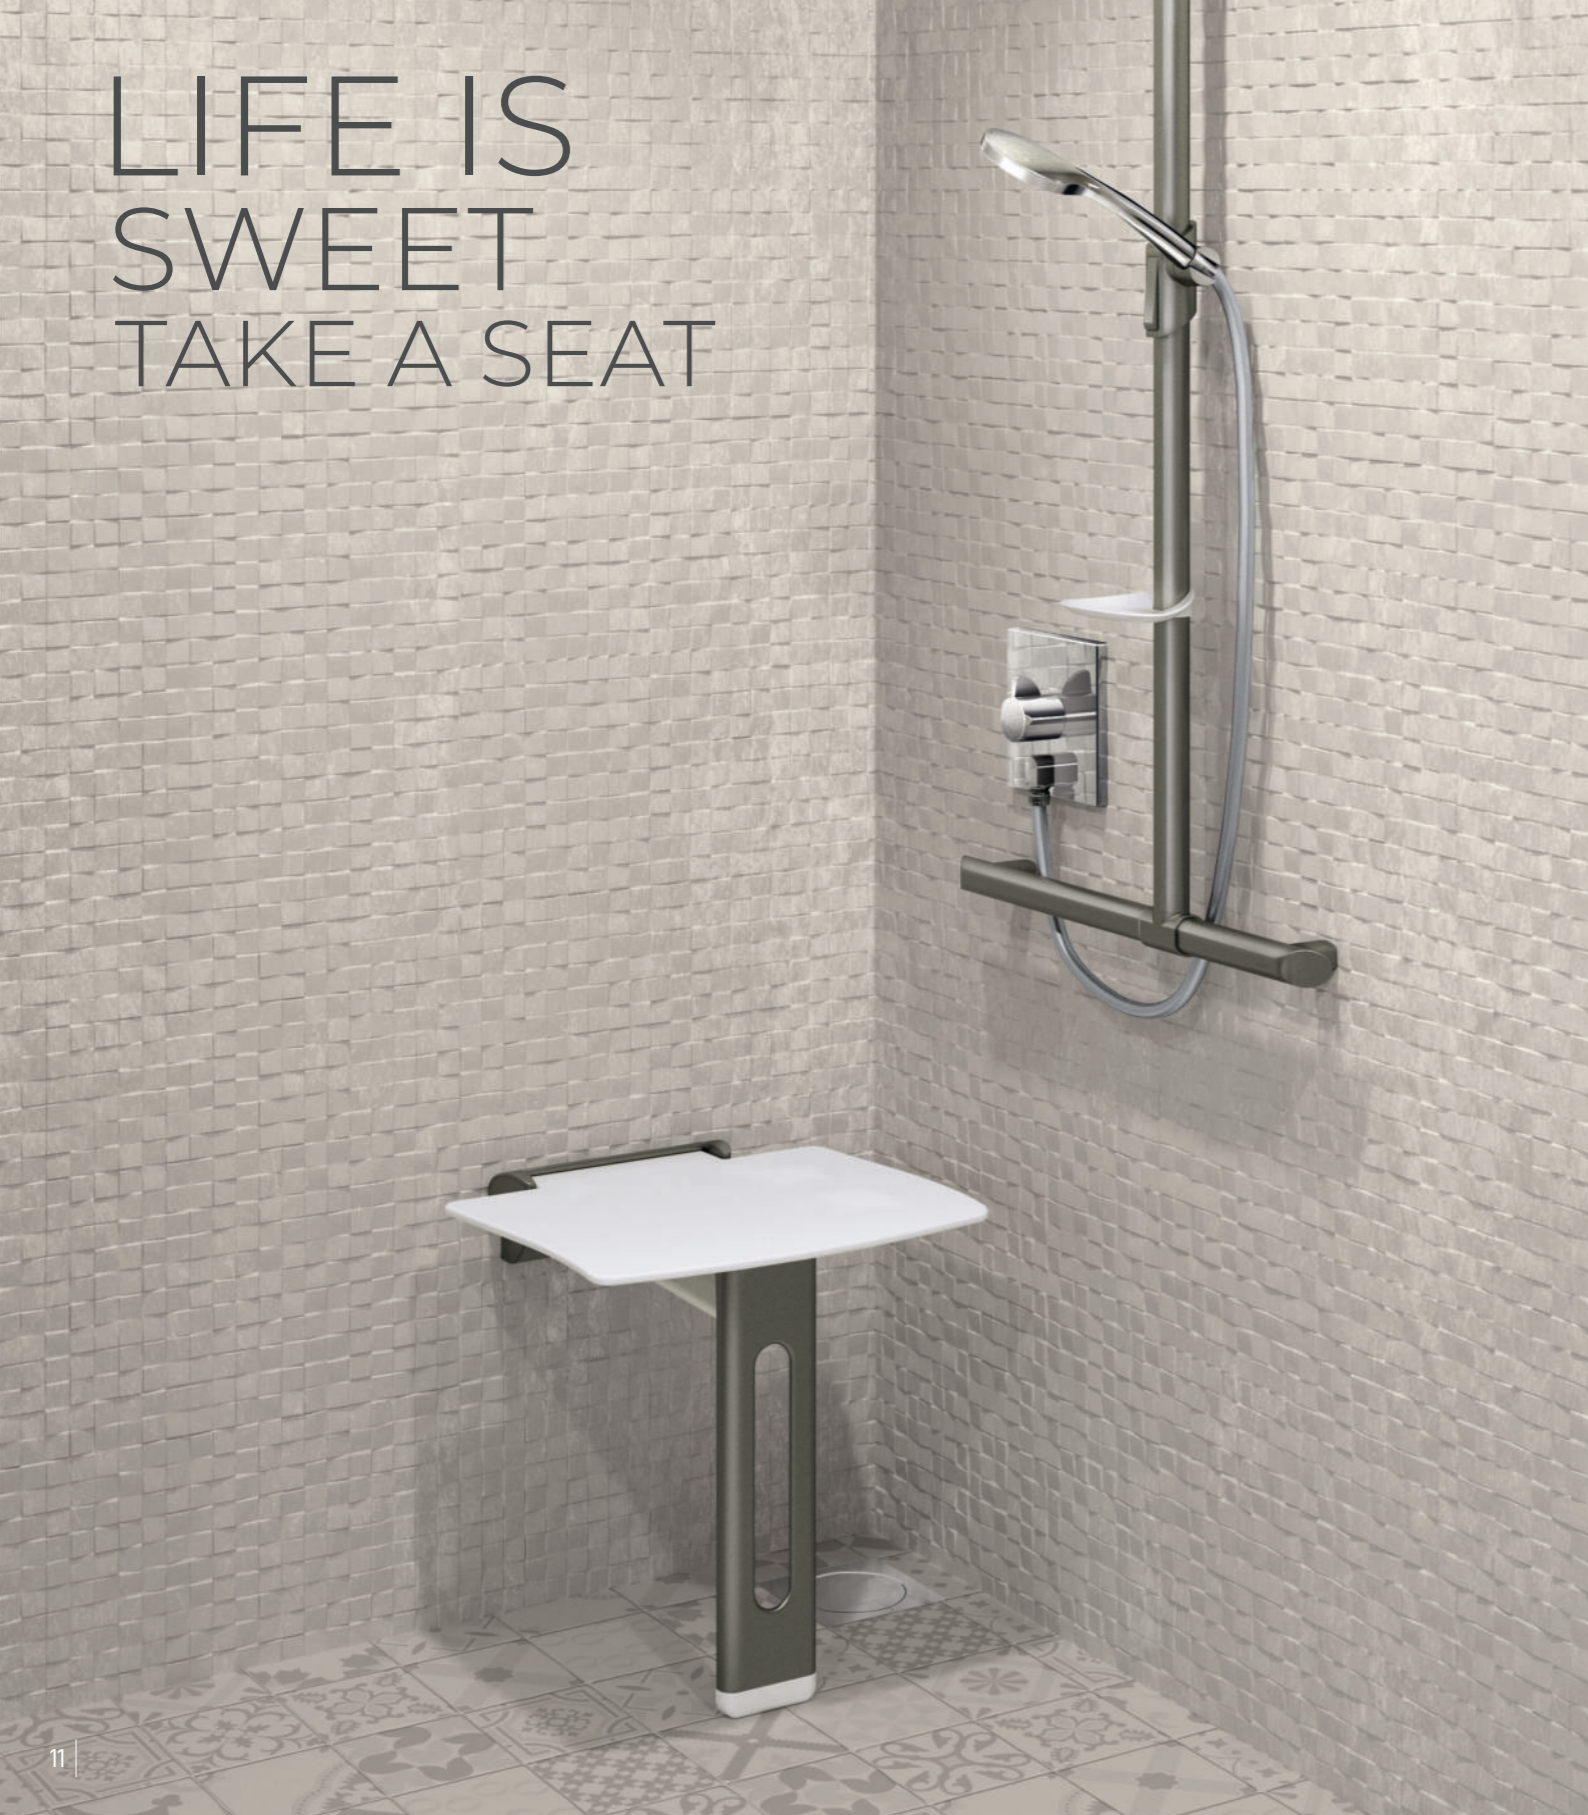

The Be-Line® grab bar provides a sense of well-being and makes the shared use of sanitary areas more pleasant.

DOC M WC grab bars

UK price (excl. VAT)
from 01/01/2024

511904MC	450mm - Metallised anthracite	£107.50
511906MC	600mm - Metallised anthracite	£113.56
511904MW	450mm - Matte white	£107.50
511906MW	600mm - Matte white	£113.56

Grab bars

511903BK	300mm - Matte black	£88.71
511904BK	400mm - Matte black	£97.60
511905BK	500mm - Matte black	£106.45
511906BK	600mm - Matte black	£115.33
511909BK	900mm - Matte black	£139.17
511903C	300mm - Metallised anthracite	£77.14
511904C	400mm - Metallised anthracite	£84.86
511905C	500mm - Metallised anthracite	£92.58
511906C	600mm - Metallised anthracite	£100.29
511909C	900mm - Metallised anthracite	£123.43
511903W	300mm - Matte white	£77.14
511904W	400mm - Matte white	£84.86
511905W	500mm - Matte white	£92.58
511906W	600mm - Matte white	£100.29
511909W	900mm - Matte white	£123.43

LIFE IS SWEET TAKE A SEAT

Wall-mounted removable, lift-up shower seat

UK price (excl. VAT)
from 01/01/2024

511920BK	Matte black	£396.29
511920C	Metallised anthracite	£351.49
511920W	Matte white	£351.49

Wall-mounted removable, lift-up shower seat with leg