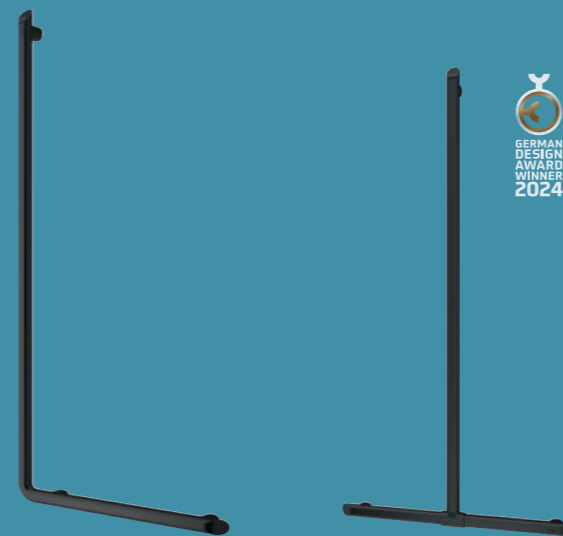

MAKE YOUR Be-Line®

511971BK

511944BK