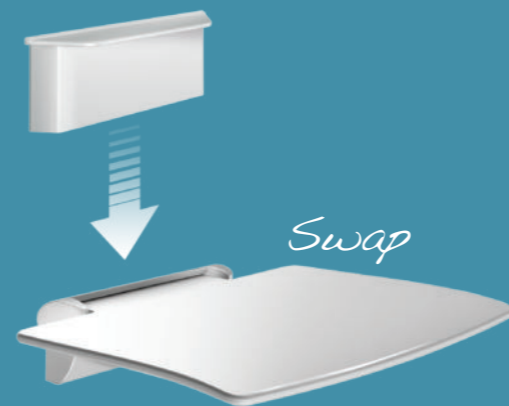

LIFE IS SWEET TAKE A SEAT