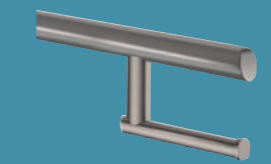

511911BK	Shower head holder - Matte black	£44.03
511911C	Shower head holder - Metallised anthracite	£39.06
511911W	Shower head holder - Matte white	£39.06
511912BK	Sliding soap dish - Matte black	£25.70
511912C	Sliding soap dish - Metallised anthracite	£22.74
511912W	Sliding soap dish - Matte white	£22.74

COMFORT
FOR ALL

510202C

511943C

511922C

511950C

511965C

511966C

4048C

4051C

UK price (excl. VAT)
from 01/01/2024

Tilting mirror		UK price (excl. VAT) from 01/01/2024
510202BK	With matte black tab handle	£250.99
510202C	With metallised anthracite tab handle	£245.13
510202N	With white tab handle	£245.13
510201N	With long white lever	£283.35