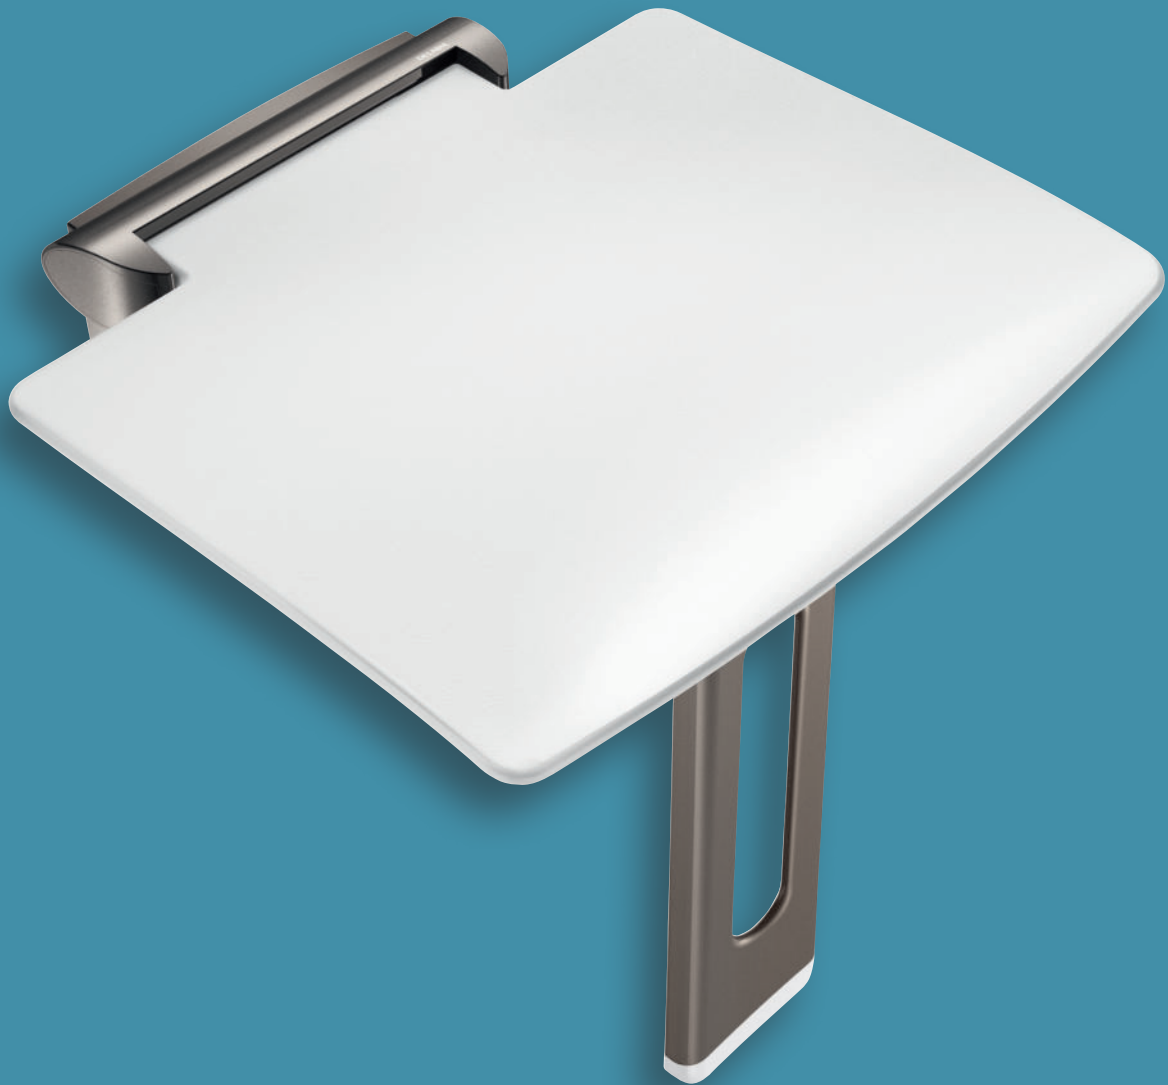

GRAB BARS • SHOWER SEATS • ACCESSORIES

Be-Line®

DESIGN FOR ALL

DELABIE