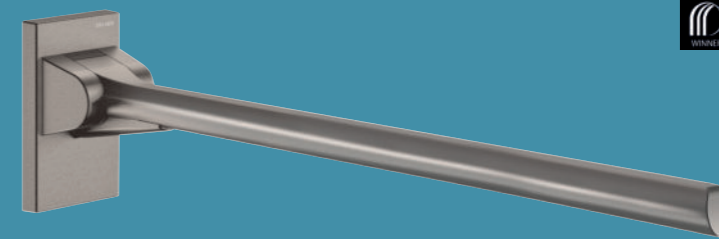

Drop-down, easy to remove with anti-theft locking system, retained in the upright position, slowed down descent, ergonomic flat face that prevents rotation, concealed fixings, aluminium with powder-coated finish, available in three colours.

Be-Line®, this support rail is better equipped than the latest SUV.